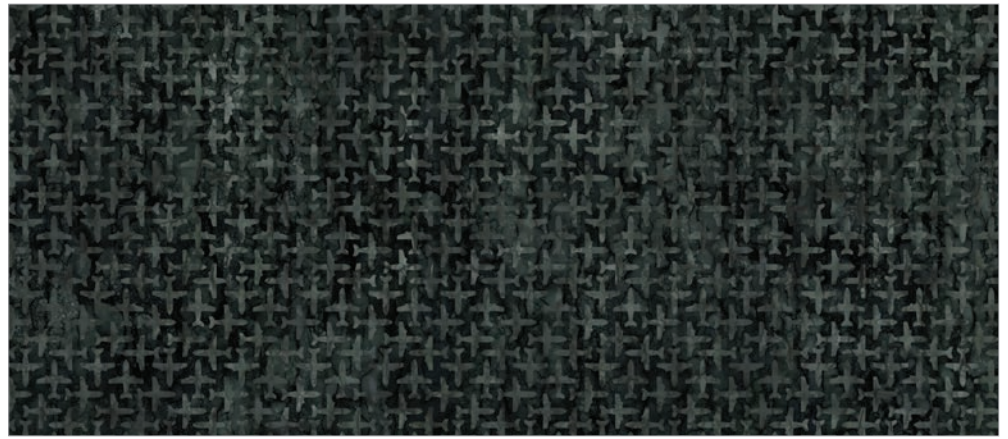

# Journey

by Melanie Samra

DP23890-10 Map Panel 28"-White Multi

CP23903-10 Journey Bag Panel 24" -White Multi

DP23892-10 | Around the World | White Multi

DP23896-64 | Tidal Pool Texture | Teal Multi

B23891-62 | Ombre Wide Backing

DP23891-62 Full Width Ombre-Teal Multi

DP23899-62 | Bubble Texture-Teal | Multi

DP23901-66 | Vertical Texture | Dark Teal

# Journey

by Melanie Samra

DP23899-94 | Bubble Texture | Gray Multi

DP23902-98 | Airplane Texture | Charcoal

DP23894-52 | Large Travel Script | Ochre Multi

DP23894-98 | Large Travel Script | Charcoal Multi

# CANYON CREEK

by Nina Djuric

Created by Nina Djuric, Canyon Creek is a sophisticated southwest lodge collection inspired by home decor. The collection features a modern palette off-white, grays and misty plums in a wide range of values. The stunning panel design makes an ideal wall hanging or focal point for quilts. The panel plays the starring role, while the border print, animal prints and southwest patterns play a supporting role. A variety of mix and match blenders complete the coordinations. As well, a selection of Northcott's popular crackle prints coordinate beautifully with Canyon Creek.