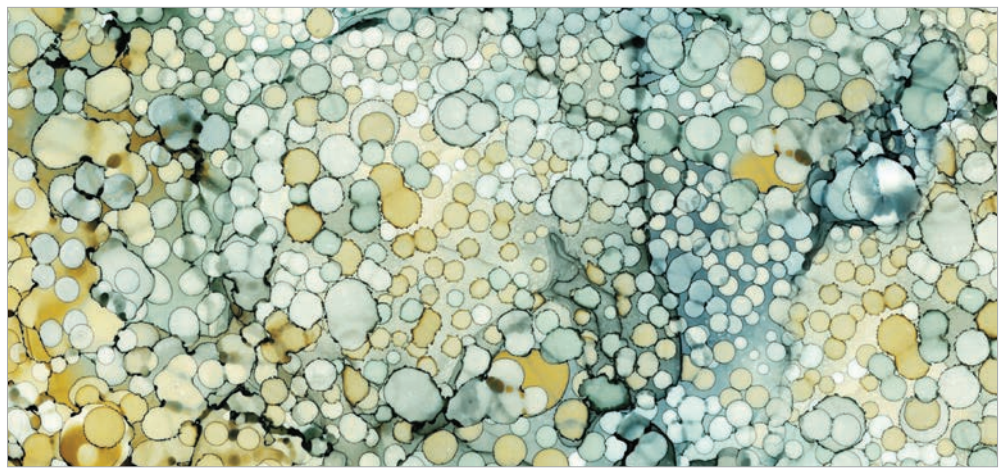

# Journey

by Melanie Samra

DP23890-10 Map Panel 28"-White Multi

CP23903-10 Journey Bag Panel 24" -White Multi

DP23892-10 | Around the World | White Multi

DP23896-64 | Tidal Pool Texture | Teal Multi

B23891-62 | Ombre Wide Backing

DP23891-62 Full Width Ombre-Teal Multi

DP23899-62 | Bubble Texture-Teal | Multi

DP23901-66 | Vertical Texture | Dark Teal

DP23900-52 | Street Map | Ochre

DP23899-98 | Bubble Texture | Charcoal Multi

DP23897-93 | Reflections Texture | Ochre Multi

DP23893-93 | Compass Toss | Gray

DP23895-10 | Small Travel Script | White Multi

DP23898-91 | Ink Wash | Pale Gray

# CANYON CREEK

by Nina Djuric

Created by Nina Djuric, Canyon Creek is a sophisticated southwest lodge collection inspired by home decor. The collection features a modern palette off-white, grays and misty plums in a wide range of values. The stunning panel design makes an ideal wall hanging or focal point for quilts. The panel plays the starring role, while the border print, animal prints and southwest patterns play a supporting role. A variety of mix and match blenders complete the coordinations. As well, a selection of Northcott's popular crackle prints coordinate beautifully with Canyon Creek.