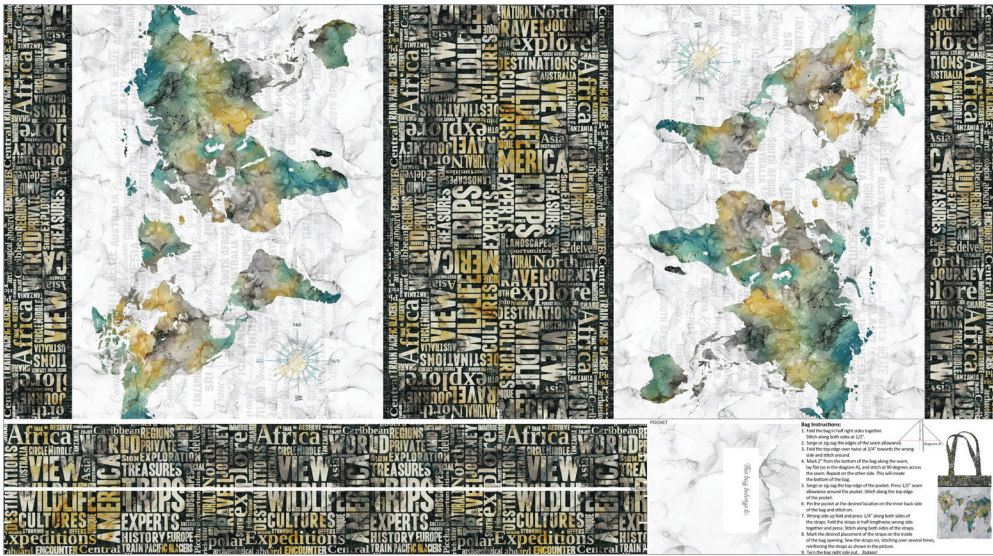

# Journey

by Melanie Samra

DP23890-10 Map Panel 28"-White Multi

CP23903-10 Journey Bag Panel 24" -White Multi

DP23892-10 | Around the World | White Multi

DP23896-64 | Tidal Pool Texture | Teal Multi

B23891-62 | Ombre Wide Backing

# Journey

by Melanie Samra

DP23899-94 | Bubble Texture | Gray Multi

DP23902-98 | Airplane Texture | Charcoal

DP23894-52 | Large Travel Script | Ochre Multi

DP23894-98 | Large Travel Script | Charcoal Multi

DP23900-52 | Street Map | Ochre

DP23899-98 | Bubble Texture | Charcoal Multi

DP23897-93 | Reflections Texture | Ochre Multi

DP23893-93 | Compass Toss | Gray

DP23895-10 | Small Travel Script | White Multi

DP23898-91 | Ink Wash | Pale Gray

# CANYON CREEK

by Nina Djuric

Created by Nina Djuric, Canyon Creek is a sophisticated southwest lodge collection inspired by home decor. The collection features a modern palette off-white, grays and misty plums in a wide range of values. The stunning panel design makes an ideal wall hanging or focal point for quilts. The panel plays the starring role, while the border print, animal prints and southwest patterns play a supporting role. A variety of mix and match blenders complete the coordinations. As well, a selection of Northcott's popular crackle prints coordinate beautifully with Canyon Creek.