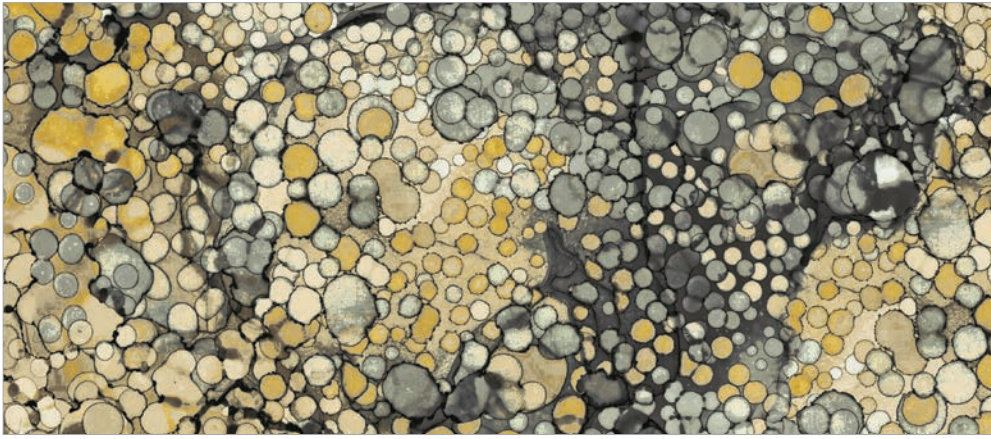

DP23891-62 Full Width Ombre-Teal Multi

DP23899-62 | Bubble Texture-Teal | Multi

DP23901-66 | Vertical Texture | Dark Teal

# Journey

by Melanie Samra

DP23899-94 | Bubble Texture | Gray Multi

DP23902-98 | Airplane Texture | Charcoal

DP23894-52 | Large Travel Script | Ochre Multi

DP23894-98 | Large Travel Script | Charcoal Multi

DP23900-52 | Street Map | Ochre

DP23899-98 | Bubble Texture | Charcoal Multi

DP23897-93 | Reflections Texture | Ochre Multi

DP23893-93 | Compass Toss | Gray

DP23895-10 | Small Travel Script | White Multi

DP23898-91 | Ink Wash | Pale Gray

# CANYON CREEK

by Nina Djuric

Created by Nina Djuric, Canyon Creek is a sophisticated southwest lodge collection inspired by home decor. The collection features a modern palette off-white, grays and misty plums in a wide range of values. The stunning panel design makes an ideal wall hanging or focal point for quilts. The panel plays the starring role, while the border print, animal prints and southwest patterns play a supporting role. A variety of mix and match blenders complete the coordinations. As well, a selection of Northcott's popular crackle prints coordinate beautifully with Canyon Creek.